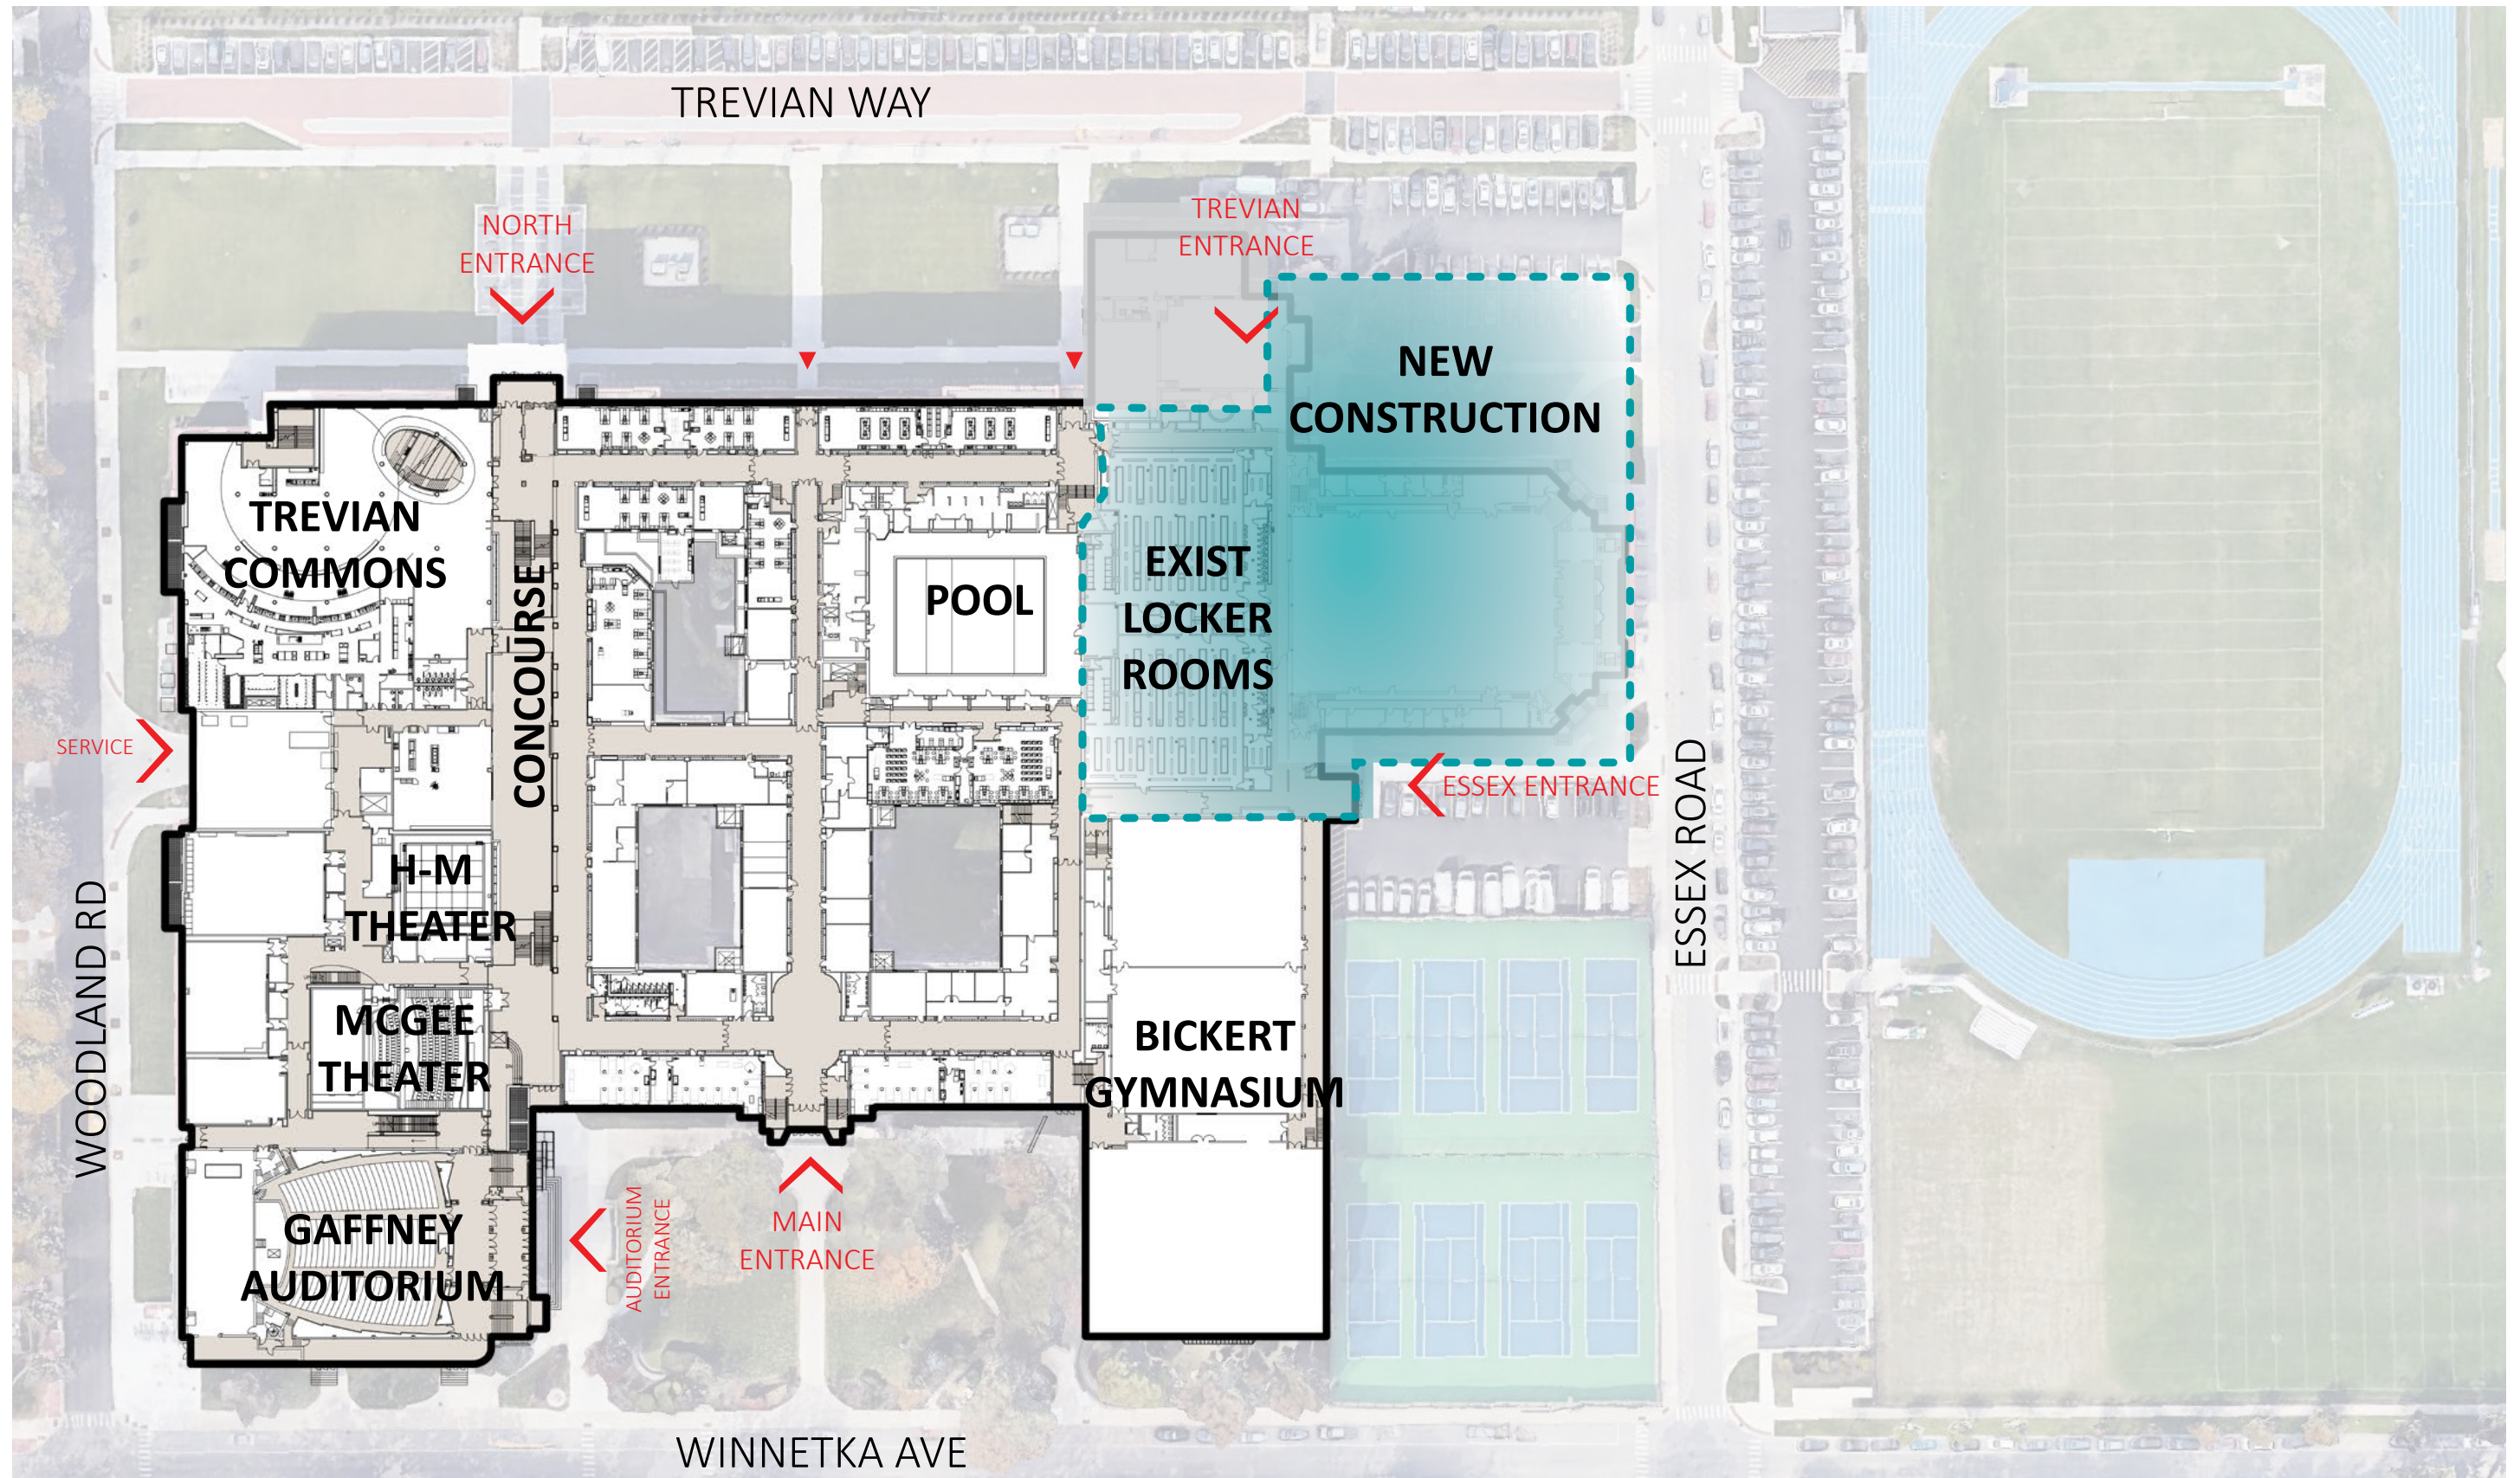

PROJECT OVERVIEW

PROJECT OVERVIEW

SITE CONTEXT

PROJECT OVERVIEW SITE AREA

EXISTING FACILITY

EXISTING FACILITY STRENGTH AND CONDITIONING

EXISTING FACILITY INDOOR TRACK

EXISTING FACILITY
BOILER PLANT

EXISTING FACILITY
BOILER PLANT

EXISTING FACILITY
WEST SIDE ACADEMIC ADDITION

EXISTING FACILITY
WEST SIDE ACADEMIC ADDITION

EXTERIOR
VISUALIZATION

EXTERIOR VISUALIZATION
NORTH FACADE FROM
TREVIAN WAY

EXTERIOR VISUALIZATION
NORTHWEST FACADE
FROM ESSEX ROAD

EXTERIOR VISUALIZATION
EAST FACADE FROM
ESSEX ROAD

PROJECT SCHEDULE

PROJECT SCHEDULE DESIGN THROUGH CONSTRUCTION